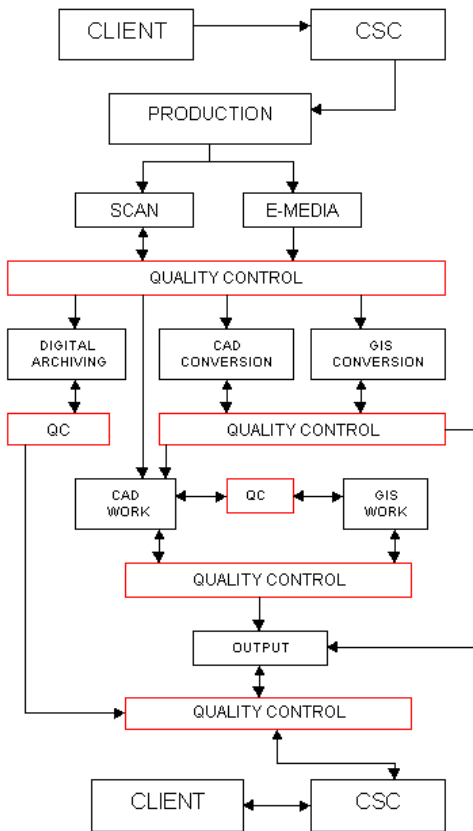

# THE CAD-SCAN CONNECTION

### CSC PRODUCTION STAFF:

Owner/General Manager  
Production Manager  
Scanning Technicians  
Senior CADD Operators  
CADD Operators  
GIS Analysts  
Quality Control Specialists

The CAD-Scan Connection **performs all work in-house.** In-house work provides the necessary environment for absolute control over the **quality** and the **security** of all projects.